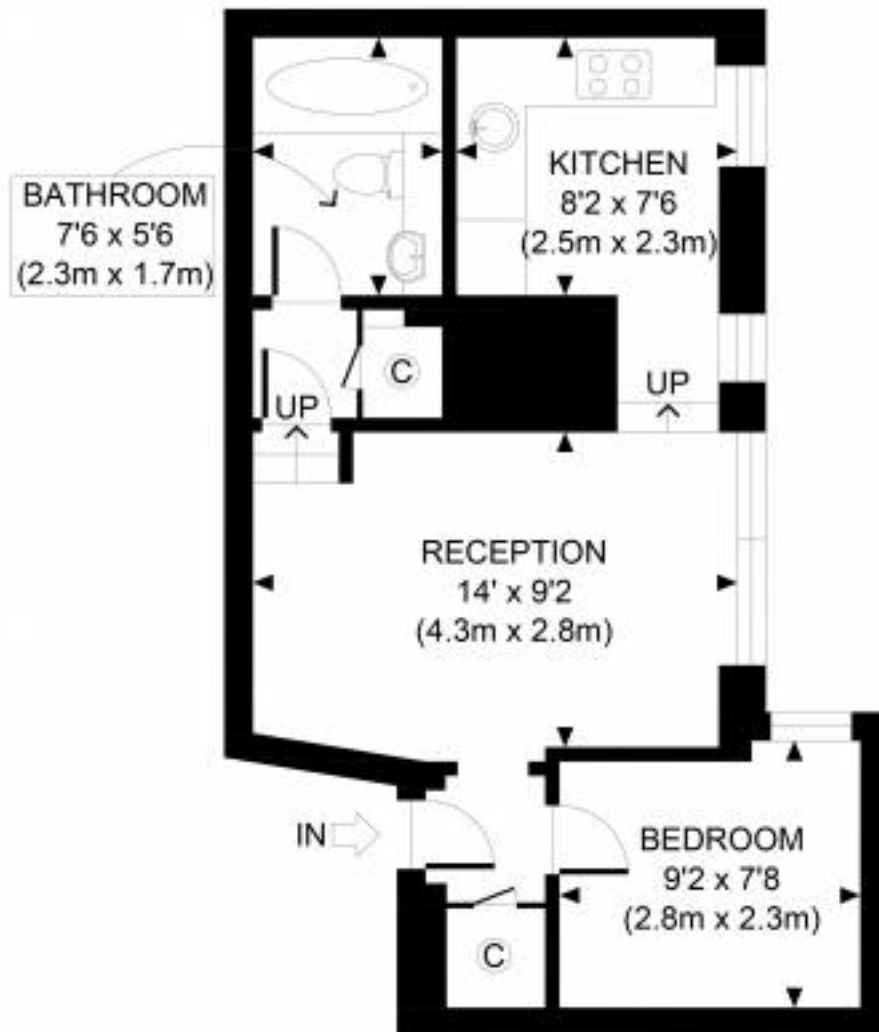

101wendover

Modern 1 bedroom flat located close to Marylebone High Street and Regents Park and moments from Baker Street Station.

Price: £430.00

: Wendover House, Chiltern Street, London W1, London

FIRST FLOOR
GROSS INTERNAL
FLOOR AREA 387 SQ FT

APPROX. GROSS INTERNAL FLOOR AREA 387 SQ FT / 36 SQM
Ref: MBPS

Copyright **pho**to**plan**

Disclaimer: Floor plan measurements are approximate and are for illustrative purposes only. While we do not doubt the floor plan accuracy and completeness, you or your advisors should conduct a careful, independent investigation of the property in respect of monetary valuation